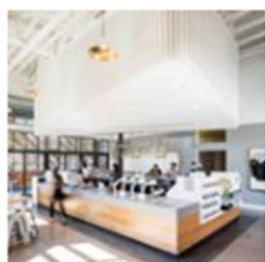

© Mark Leveno