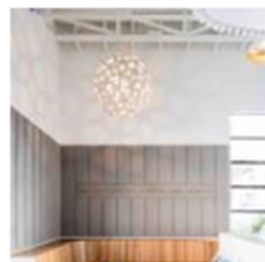

© Mark Leveno