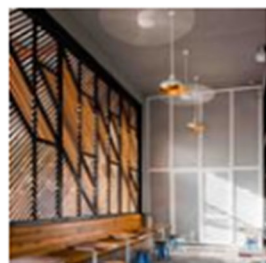

© Mark Leveno