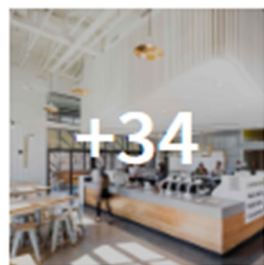

# Houndstooth Coffee and Jettison Cocktail Bar / OFFICIAL

17:00 - 8 March, 2017

 Bookmarked

 Like 28

 Tweet

 Pin it

Architects : OFFICIAL  
Location : Dallas, TX, USA  
Architect in Charge : Amy Leveno, Mark Leveno  
Area : 2100.0 ft2  
Project Year : 2016  
Photographs : Mark Leveno, Robert Yu  
Manufacturers : Caesarstone, DalTile

[More Specs](#)

*From the architect.* The design for Houndstooth Coffee and Jettison cocktail bar was driven by their duality of function and shared connection. We developed the elemental concept of day to night with Houndstooth filling the larger sunlit space and Jettison occupying the intimate back corner and implemented it as a solid / void composition. Connected by a corridor with sliding doors on either end, the spaces operate independently or together. We developed an island bar below a floating wood clad volume that we affectionately named the cloud. The high ceilings create openness in the coffee shop and the cloud serves as a focal point, drawing the eyes up while balancing the space and concealing the mechanical system. Jettison inverts the cloud design with a lowered ceiling and a central void looking into the painted gold trusses that have the character of a chandelier. Walnut and greys establish a speakeasy quality while the curtain along the exterior wall softens the space and encourages conversations inward.