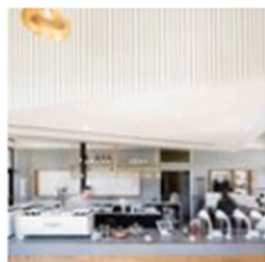

© Mark Leveno