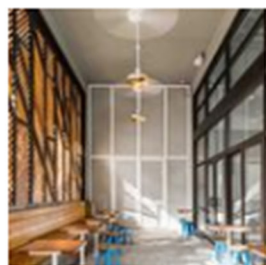

# Houndstooth Coffee and Jettison Cocktail Bar / OFFICIAL

17:00 - 8 March, 2017

 Bookmarked

 Like 28

 Tweet

 Pin it

Architects : OFFICIAL  
Location : Dallas, TX, USA  
Architect in Charge : Amy Leveno, Mark Leveno  
Area : 2100.0 ft2  
Project Year : 2016  
Photographs : Mark Leveno, Robert Yu  
Manufacturers : Caesarstone, DalTile

[More Specs](#)

*From the architect.* The design for Houndstooth Coffee and Jettison cocktail bar was driven by their duality of function and shared connection. We developed the elemental concept of day to night with Houndstooth filling the larger sunlit space and Jettison occupying the intimate back corner and implemented it as a solid / void composition. Connected by a corridor with sliding doors on either end, the spaces operate independently or together. We developed an island bar below a floating wood clad volume that we affectionately named the cloud. The high ceilings create openness in the coffee shop and the cloud serves as a focal point, drawing the eyes up while balancing the space and concealing the mechanical system. Jettison inverts the cloud design with a lowered ceiling and a central void looking into the painted gold trusses that have the character of a chandelier. Walnut and greys establish a speakeasy quality while the curtain along the exterior wall softens the space and encourages conversations inward.

- 1 / COFFEE BAR
- 2 / COCKTAIL BAR
- 3 / KITCHEN
- 4 / UTILITY ROOM
- 5 / BATHROOM
- 6 / SYLVAN PATIO
- 7 / INTERIOR PATIO

©

The patio along Sylvan Avenue has a cedar screen with a Houndstooth supergraphic that creates visual identity along the busy street. The screen controls the western sun while filling the seating area with dynamic afternoon shadows and shields guests from the road. We designed and fabricated the small café tables and wall mounted arm lights for the space while engaging other Texas designers for additional furnishings.